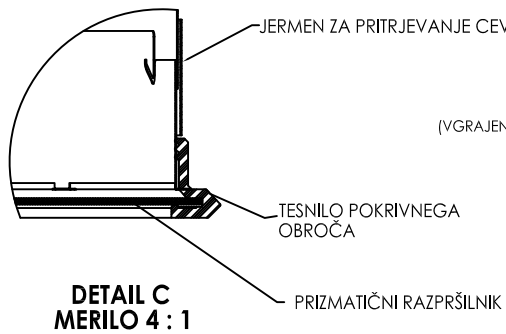

**SOLATUBE M74 DS-O
(740 MM)
OBROBA Z ROBOM
ODPRT SISTEM Z ENOJNO KUPOLO**

**DETAIL B
MERO 3 : 1**

**DETAIL C
MERO 4 : 1**

PREREZ SKOZI M74 DS

**DETAIL E
MERO 8 : 1**

**DETAIL D
MERO 8 : 1**

OPOMBA: Mere so v cm

OPOMBA: Mere so v cm

UNLESS OTHERWISE SPECIFIED:		SOLATUBE INTERNATIONAL, INC. COPYRIGHT 2013 WWW.SOLATUBE.COM		<p>2200 CHINA ROAD, SUITE 100 MIRTA, CALIFORNIA 92081-4341 PH: (760) 957-4420</p>	
DIMENSION TOLERANCE FRACTIONS ± 1/4" INCH MILLIMETER XX ± .06 [XX] ± 1.5		DRAWN BY STEVENS		DATE 20 MAY 13	
MATERIAL -		CHECKED BY -		DATE -	
FINISH -		APPROVED BY -		DATE -	
DO NOT SCALE DRAWING		TITLE: M74 DS CURB MOUNT OPEN CEILING		REV 1	
		SCALE: 1:1		SHEET 1 OF 1	