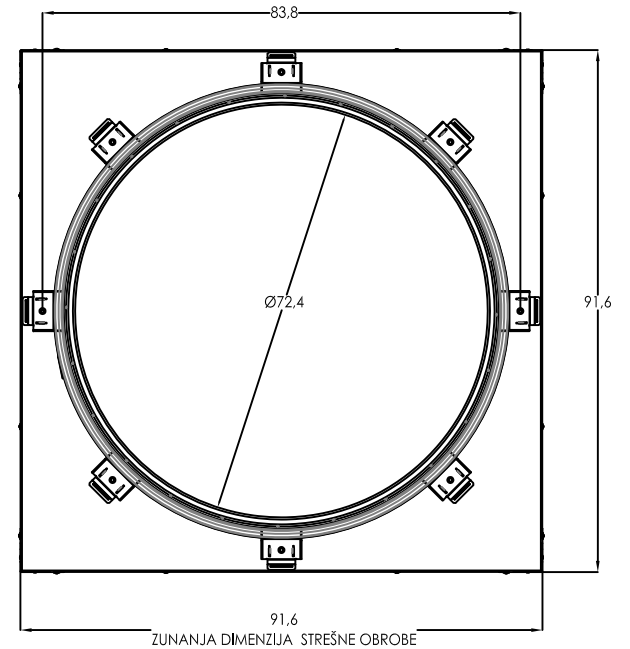

**SOLATUBE M74 DS-O
(740 MM)
OBROBA Z ROBOM
ODPRT SISTEM Z ENOJNO KUPOLO**

**DETAIL B
MERO 3 : 1**

**DETAIL C
MERO 4 : 1**

PREREZ SKOZI M74 DS

**DETAIL E
MERO 8 : 1**

**DETAIL D
MERO 8 : 1**

OPOMBA: Mere so v cm

OPOMBA: Mere so v cm

UNLESS OTHERWISE SPECIFIED:		SOLATUBE INTERNATIONAL, INC. COPYRIGHT 2013 WWW.SOLATUBE.COM		<p>2200 CHINA ROAD, SUITE 100 MIRTA, CALIFORNIA 92081-4341 PH: (760) 957-4420</p>	
DIMENSION TOLERANCE FRACTIONS ± 1/4" INCH MILLIMETER XX ± .06 [XX] ± 1.5		DRAWN BY STEVENS		DATE 20 MAY 13	
MATERIAL -		CHECKED BY -		DATE -	
FINISH -		APPROVED BY -		DATE -	
DO NOT SCALE DRAWING		TITLE: M74 DS CURB MOUNT OPEN CEILING		REV 1	
		SCALE: 1:1		SHEET 1 OF 1	