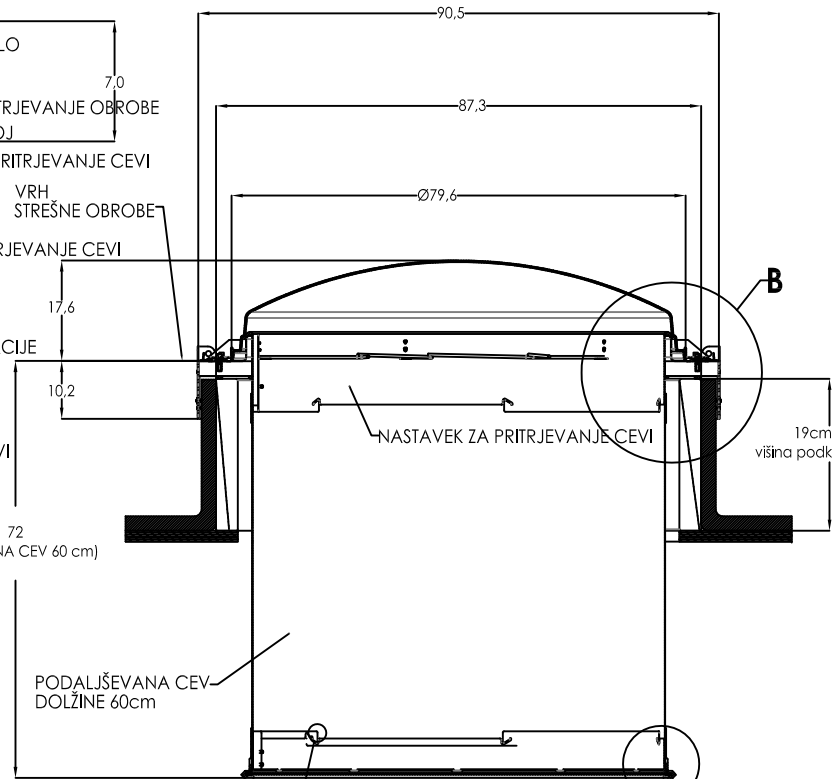

**SOLATUBE M74 DS-O
(740 MM)
OBROBA Z ROBOM
ODPRT SISTEM Z ENOJNO KUPOLO**

**DETAIL B
MERO 3 : 1**

**DETAIL C
MERO 4 : 1**

PREREZ SKOZI M74 DS

**DETAIL E
MERO 8 : 1**

**DETAIL D
MERO 8 : 1**

OPOMBA: Mere so v cm

OPOMBA: Mere so v cm

UNLESS OTHERWISE SPECIFIED:		SOLATUBE INTERNATIONAL, INC. COPYRIGHT 2013 WWW.SOLATUBE.COM		<p>2200 CHINA ROAD, SUITE 100 MIRTA, CALIFORNIA 92081-4341 PH: (760) 957-4420</p>	
DIMENSION TOLERANCE FRACTIONS ± 1/4" INCH MILLIMETER XX ± .06 [XX] ± 1.5		DRAWN BY STEVENS		DATE 20 MAY 13	
MATERIAL -		CHECKED BY -		DATE -	
FINISH -		APPROVED BY -		DATE -	
DO NOT SCALE DRAWING		TITLE: M74 DS CURB MOUNT OPEN CEILING		REV 1	
		SCALE: 1:1		SHEET 1 OF 1	