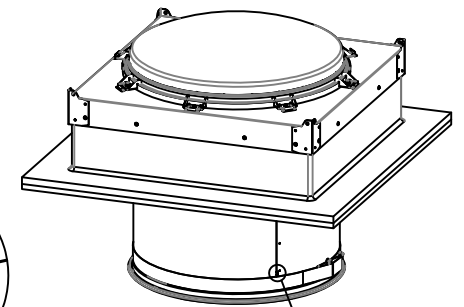

**SOLATUBE M74 DS-O
(740 MM)
OBROBA Z ROBOM
ODPRT SISTEM Z ENOJNO KUPOLO**

**DETAIL B
MERO 3 : 1**

**DETAIL C
MERO 4 : 1**

PREREZ SKOZI M74 DS

**DETAIL E
MERO 8 : 1**

**DETAIL D
MERO 8 : 1**

OPOMBA: Mere so v cm

OPOMBA: Mere so v cm

UNLESS OTHERWISE SPECIFIED:		SOLATUBE INTERNATIONAL, INC. COPYRIGHT 2013 WWW.SOLATUBE.COM		<p>2200 CHINA ROAD, SUITE 100 MIRTA, CALIFORNIA 92081-4341 PH: (760) 957-4420</p>	
DIMENSION TOLERANCE FRACTIONS ± 1/4" INCH MILLIMETER XX ± .06 [XX] ± 1.5		DRAWN BY STEVENS		DATE 20 MAY 13	
MATERIAL -		CHECKED BY -		DATE -	
FINISH -		APPROVED BY -		DATE -	
DO NOT SCALE DRAWING		TITLE: M74 DS CURB MOUNT OPEN CEILING		REV 1	
		SCALE: 1:1		SHEET 1 OF 1	