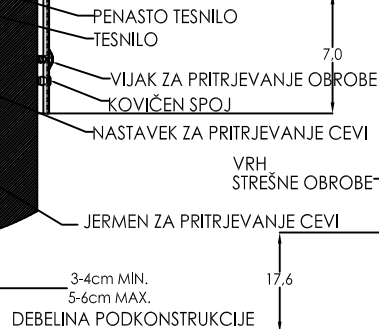

**SOLATUBE M74 DS-O
(740 MM)
OBROBA Z ROBOM
ODPRT SISTEM Z ENOJNO KUPOLO**

**DETAIL B
MERO 3 : 1**

**DETAIL C
MERO 4 : 1**

PREREZ SKOZI M74 DS

**DETAIL E
MERO 8 : 1**

**DETAIL D
MERO 8 : 1**

OPOMBA: Mere so v cm

OPOMBA: Mere so v cm

UNLESS OTHERWISE SPECIFIED:		SOLATUBE INTERNATIONAL, INC. COPYRIGHT 2013 WWW.SOLATUBE.COM		<p>2200 CHINA ROAD, SUITE 100 MIRTA, CALIFORNIA 92081-4341 PH: (760) 957-4420</p>	
DIMENSION TOLERANCE FRACTIONS ± 1/4" INCH MILLIMETER XX ± .06 [XX] ± 1.5		DRAWN BY STEVENS		DATE 20 MAY 13	
MATERIAL -		CHECKED BY -		DATE -	
FINISH -		APPROVED BY -		DATE -	
DO NOT SCALE DRAWING		TITLE: M74 DS CURB MOUNT OPEN CEILING		REV 1	
		SCALE: 1:1		SHEET 1 OF 1	