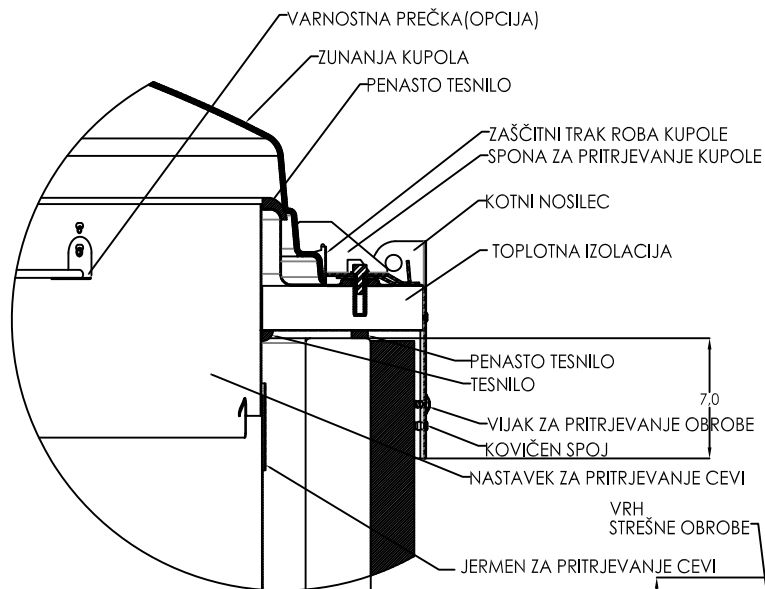

**SOLATUBE M74 DS-O
(740 MM)
OBROBA Z ROBOM
ODPRT SISTEM Z ENOJNO KUPOLO**

**DETAIL B
MERO 3 : 1**

**DETAIL C
MERO 4 : 1**

PREREZ SKOZI M74 DS

**DETAIL E
MERO 8 : 1**

**DETAIL D
MERO 8 : 1**

OPOMBA: Mere so v cm

OPOMBA: Mere so v cm

UNLESS OTHERWISE SPECIFIED:		SOLATUBE INTERNATIONAL, INC. COPYRIGHT 2013 WWW.SOLATUBE.COM		<p>2200 CHINA ROAD, SUITE 100 MIRTA, CALIFORNIA 92081-4341 PH: (760) 957-4420</p>	
DIMENSION TOLERANCE FRACTIONS ± 1/4" INCH MILLIMETER XX ± .06 [XX] ± 1.5		DRAWN BY STEVENS		DATE 20 MAY 13	
MATERIAL -		CHECKED BY -		DATE -	
FINISH -		APPROVED BY -		DATE -	
DO NOT SCALE DRAWING		TITLE: M74 DS CURB MOUNT OPEN CEILING		REV 1	
		SCALE: 1:1		SHEET 1 OF 1	